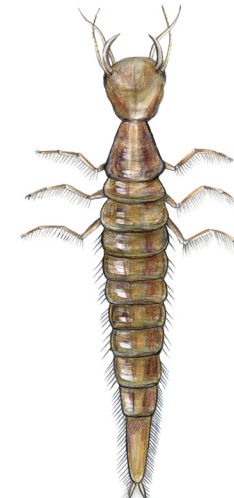

### Identification Key #3

No Wings (Wing Pads May Be Present)

No Obvious Tails

brown, featherlike, usually six legs, C-shaped

Riffle Beetle Larva

six legs and prolegs on abdomen

Pyrallid Caterpillar

suction cup-like

Water Penny

large body, hinged mouth

Dragonfly Larva

lives in stone case; green, tan, orange, or white body

Caddisfly Larva

moves slowly; abdomen blunt, round on end; thick jaws

Water Scavenger Beetle Larva

One or Two Tails

long tails, gills on abdomen

Mayfly Larva

Three Tails

plate-like tails, no gills on abdomen

Damselfly Larva

small, "spines" on side

Alderfly Larva

large mouthparts, "spines" on side

Dobsonfly Larva

tails long and stiff

Stonefly Larva

hangs from surface, large mouth parts

Predaceous Diving Beetle Larva

small, hops on surface

Springtail