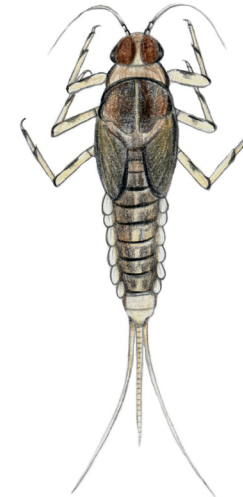

Blackfly Larva

### Identification Key #3

No Wings (Wing Pads May Be Present)

No Obvious Tails

brown, featherlike, usually six legs, C-shaped

Riffle Beetle Larva

six legs and prolegs on abdomen

Pyrallid Caterpillar

suction cup-like

Water Penny

large body, hinged mouth

Dragonfly Larva

lives in stone case; green, tan, orange, or white body

Caddisfly Larva

moves slowly; abdomen blunt, round on end; thick jaws

Water Scavenger Beetle Larva

One or Two Tails

long tails, gills on abdomen

Mayfly Larva

Three Tails

plate-like tails, no gills on abdomen

Damselfly Larva

small, "spines" on side

Alderfly Larva