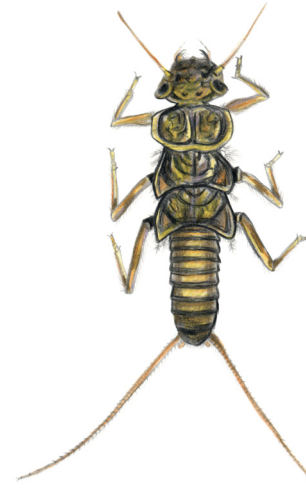

### Identification Key #3

No Wings (Wing Pads May Be Present)

No Obvious Tails

brown, featherlike, usually six legs, C-shaped

Riffle Beetle Larva

six legs and prolegs on abdomen

Pyrallid Caterpillar

suction cup-like

Water Penny

large body, hinged mouth

Dragonfly Larva

lives in stone case; green, tan, orange, or white body

Caddisfly Larva

moves slowly; abdomen blunt, round on end; thick jaws

Water Scavenger Beetle Larva

One or Two Tails

long tails, gills on abdomen

Mayfly Larva

Three Tails

plate-like tails, no gills on abdomen

Damselfly Larva

small, "spines" on side

Alderfly Larva

large mouthparts, "spines" on side

Dobsonfly Larva

tails long and stiff

Stonefly Larva

hangs from surface, large mouth parts

Predaceous Diving Beetle Larva

small, hops on surface

Springtail