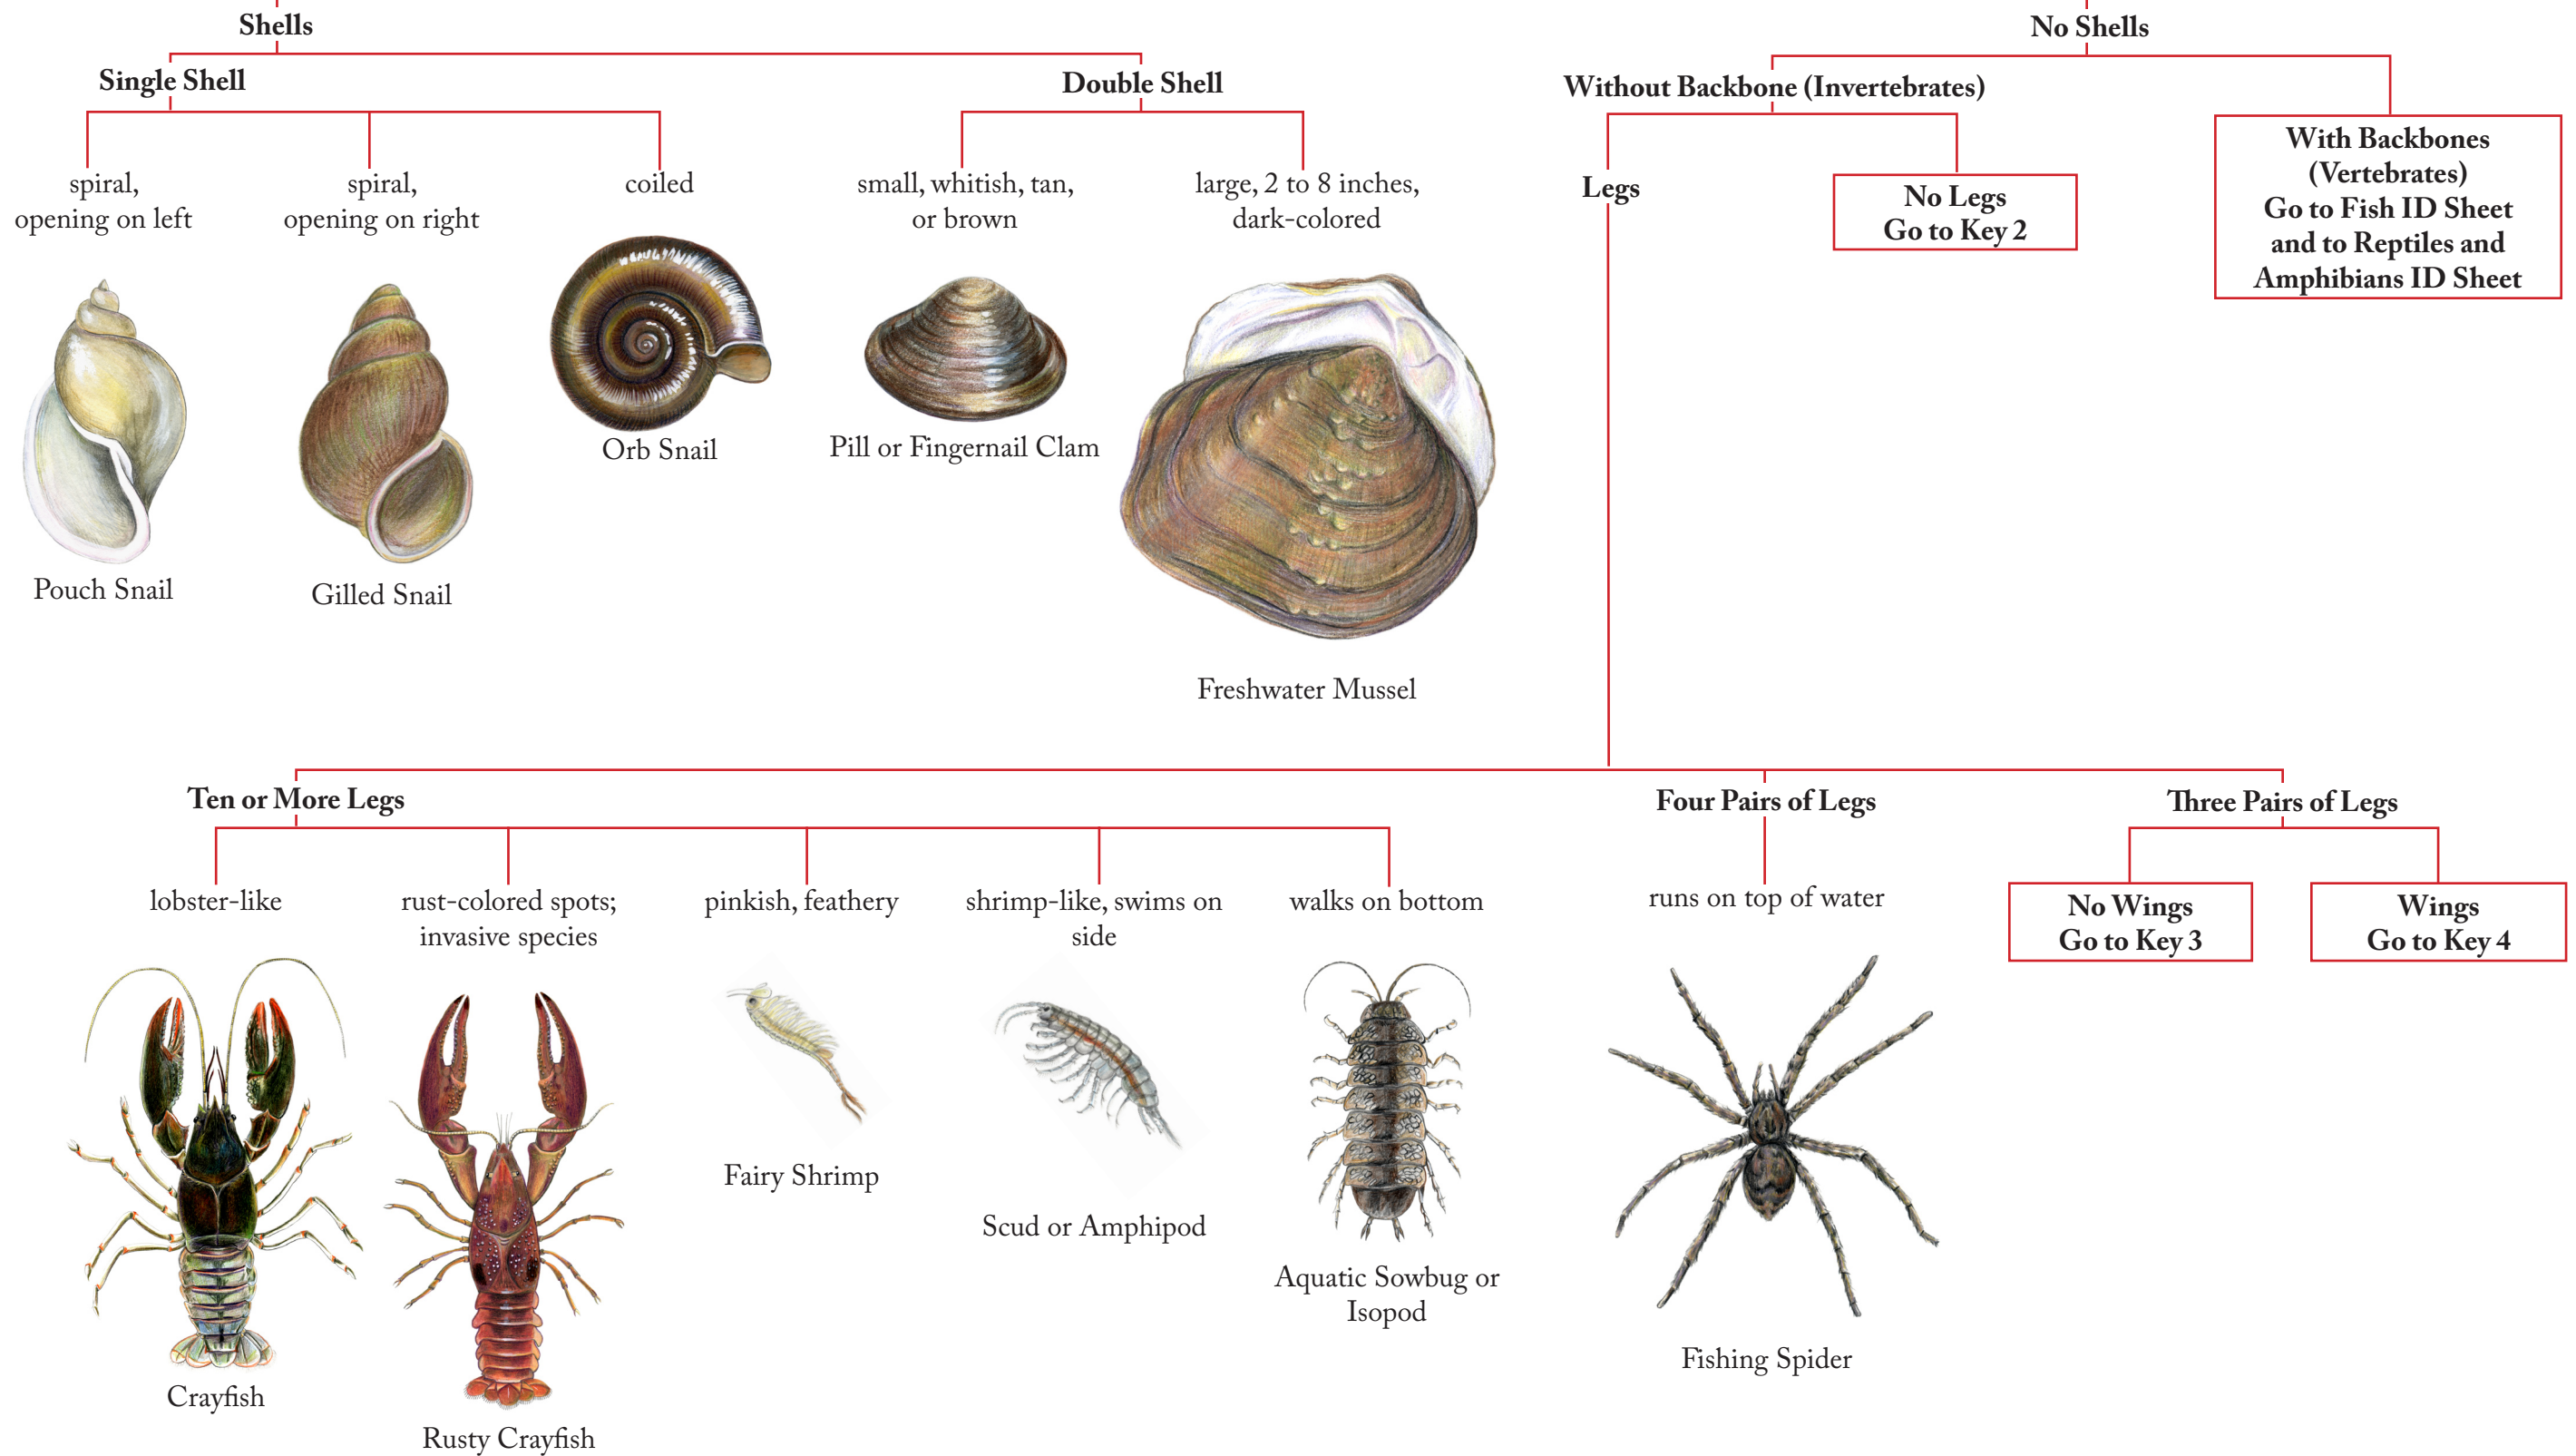

# Identification Key #1

## Identification Key #2

No Legs

**Microscopic**  
Go to Microscopic ID Sheet

Wormlike

With Tentacles, Brushes, or Tails

suckers, expands and contracts

ventral dorsal  
Leech

reddish brown

Tubiflex Worm

glides along bottom

Flatworm or Planaria

tan to brown, long

Horsehair Worm

small, hairlike, swims in S shape

Nematode or Threadworm

breathing tube at rear

large mouthparts, "spines" on side

Dobsonfly Larva

tails long and stiff

Stonefly Larva

hangs from surface, large mouth parts

Predaceous Diving Beetle Larva

small, hops on surface

Springtail