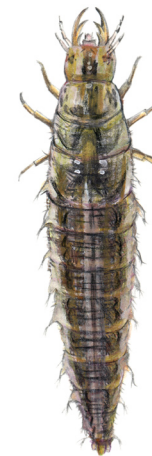

### Identification Key #3

No Wings (Wing Pads May Be Present)

No Obvious Tails

brown, featherlike, usually six legs, C-shaped

Riffle Beetle Larva

six legs and prolegs on abdomen

Pyrallid Caterpillar

suction cup-like

Water Penny

large body, hinged mouth

Dragonfly Larva

lives in stone case; green, tan, orange, or white body

Caddisfly Larva

moves slowly; abdomen blunt, round on end; thick jaws

Water Scavenger Beetle Larva

One or Two Tails

long tails, gills on abdomen

Mayfly Larva

Three Tails

plate-like tails, no gills on abdomen

Damselfly Larva

small, "spines" on side

Alderfly Larva

large mouthparts, "spines" on side

Dobsonfly Larva

tails long and stiff

Stonefly Larva

hangs from surface, large mouth parts

Predaceous Diving Beetle Larva

small, hops on surface

Springtail