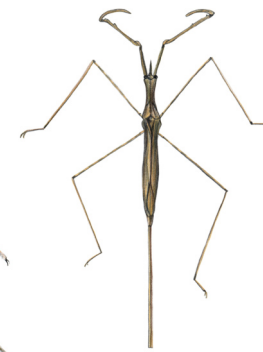

### Leathery Wings

tan, lives on surface

Marsh Treader

dark, lives on surface

Water Strider

grasping front legs, up to three inches

Giant Water Bug

swims on back, back white

Backswimmer

swims right-side up, black back

Water Boatman

long breathing tube, grasping front legs

Water Scorpion (*Nepa*)

long, stick-like

Water Scorpion (*Ranatra*)

### Paper-like Wings

small, crawls on bottom

Riffle Beetle

swims moving hind legs alternating

Water Scavenger Beetle

back legs move at same time

Predaceous Diving Beetle

### Hard Shell Wings

swims on surface

Whirligig Beetle

“crawls” through water, spotted

dorsal

ventral

Crawling Water Beetle

elongate wing extends past abdomen