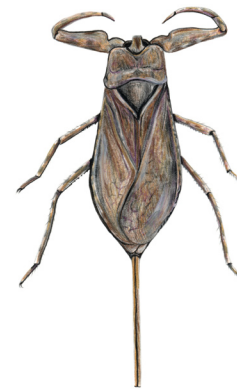

### Leathery Wings

tan, lives on surface

Marsh Treader

dark, lives on surface

Water Strider

grasping front legs, up to three inches

Giant Water Bug

swims on back, back white

Backswimmer

swims right-side up, black back

Water Boatman

long breathing tube, grasping front legs

Water Scorpion (*Nepa*)

long, stick-like

Water Scorpion (*Ranatra*)

### Paper-like Wings

small, crawls on bottom

Riffle Beetle

swims moving hind legs alternating

Water Scavenger Beetle

back legs move at same time

Predaceous Diving Beetle

### Hard Shell Wings

swims on surface

Whirligig Beetle

“crawls” through water, spotted

dorsal

ventral

Crawling Water Beetle

elongate wing extends past abdomen