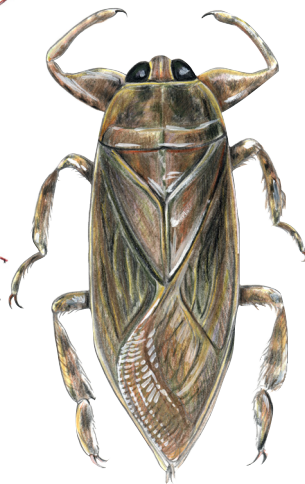

### Leathery Wings

tan, lives on surface

Marsh Treader

dark, lives on surface

Water Strider

grasping front legs, up to three inches

Giant Water Bug

swims on back, back white

Backswimmer

swims right-side up, black back

Water Boatman

long breathing tube, grasping front legs

Water Scorpion (*Nepa*)

long, stick-like

Water Scorpion (*Ranatra*)

### Paper-like Wings

small, crawls on bottom

Riffle Beetle

swims moving hind legs alternating

Water Scavenger Beetle

back legs move at same time

Predaceous Diving Beetle

### Hard Shell Wings

swims on surface

Whirligig Beetle

“crawls” through water, spotted

dorsal

ventral

Crawling Water Beetle

elongate wing extends past abdomen